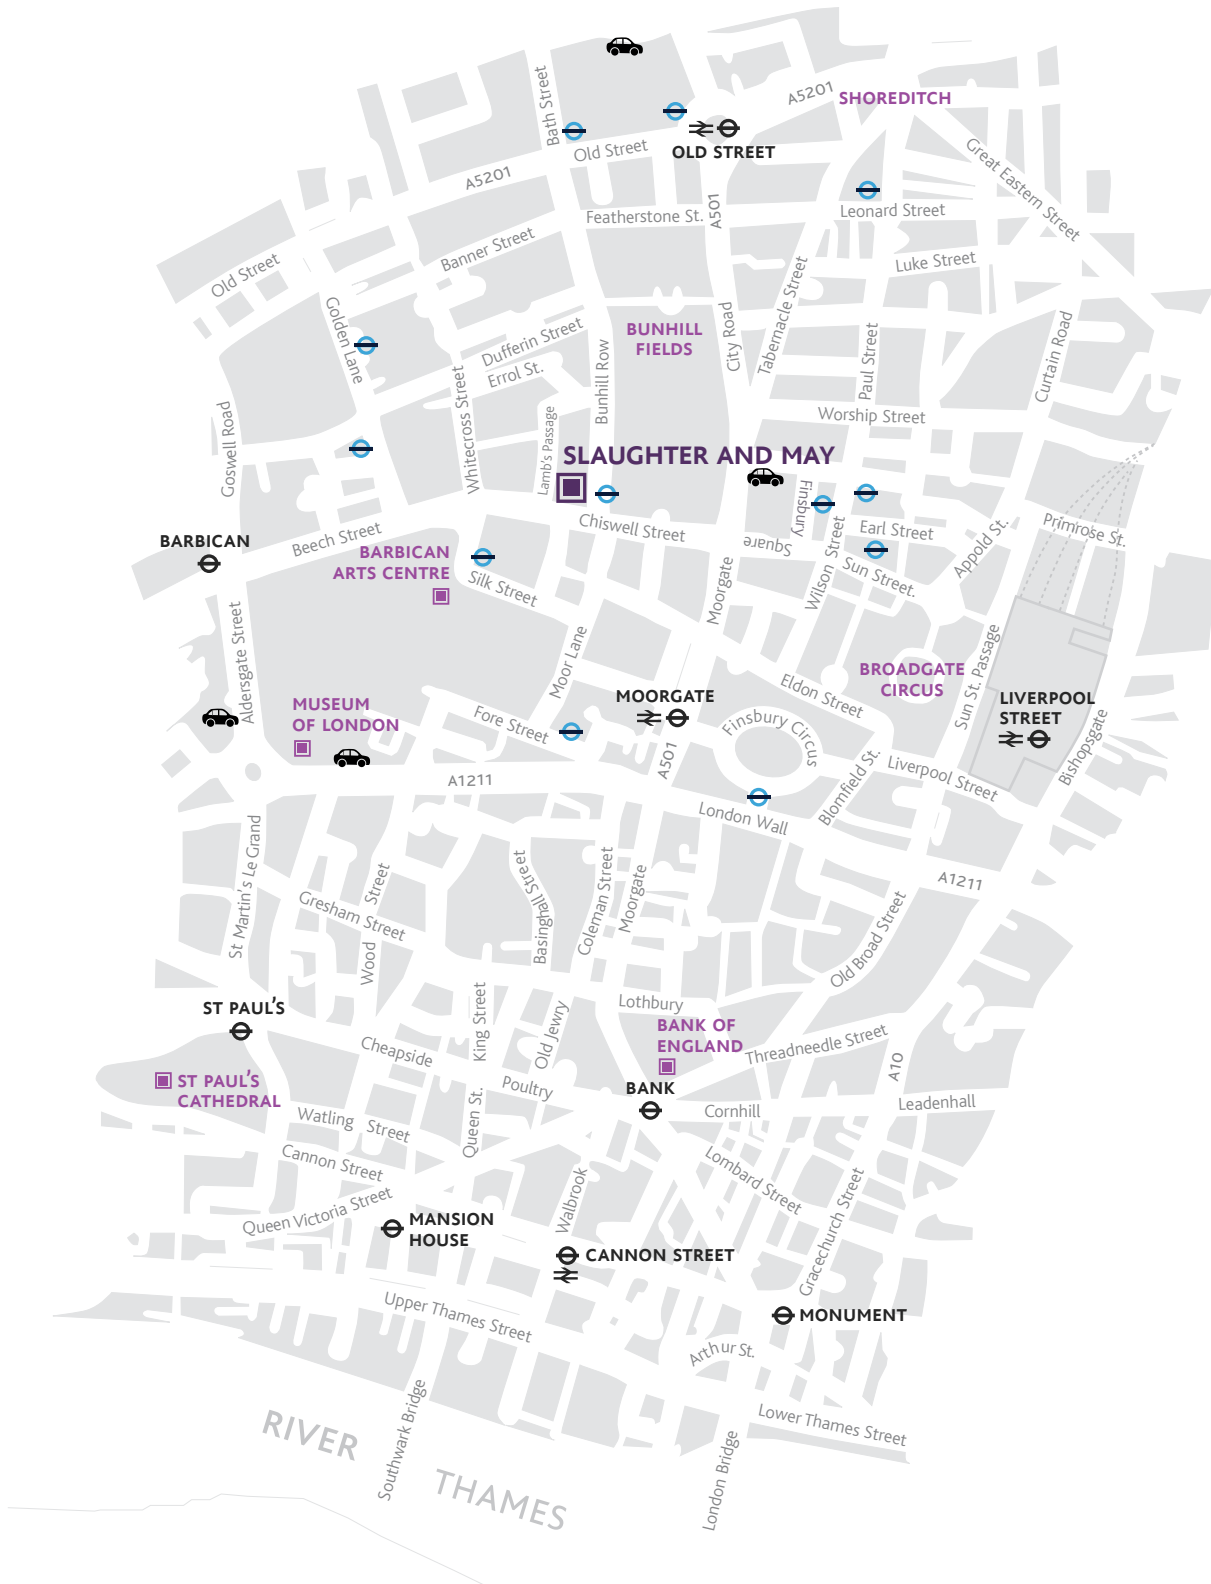

SLAUGHTER AND MAY

London Office

One Bunhill Row
London EC1Y 8YY
T +44 (0)20 7600 1200
F +44 (0)20 7090 5000

KEY

-  Barclays Cycle Hire Docking Station ('Boris Bikes')
-  Car parking
-  Landmarks
-  Overground station
-  Underground station

WALKING TO OUR LONDON OFFICE

- Bank underground station 14 minutes
- Barbican underground station 5 minutes
- Liverpool Street station 10 minutes
- Moorgate station 5 minutes